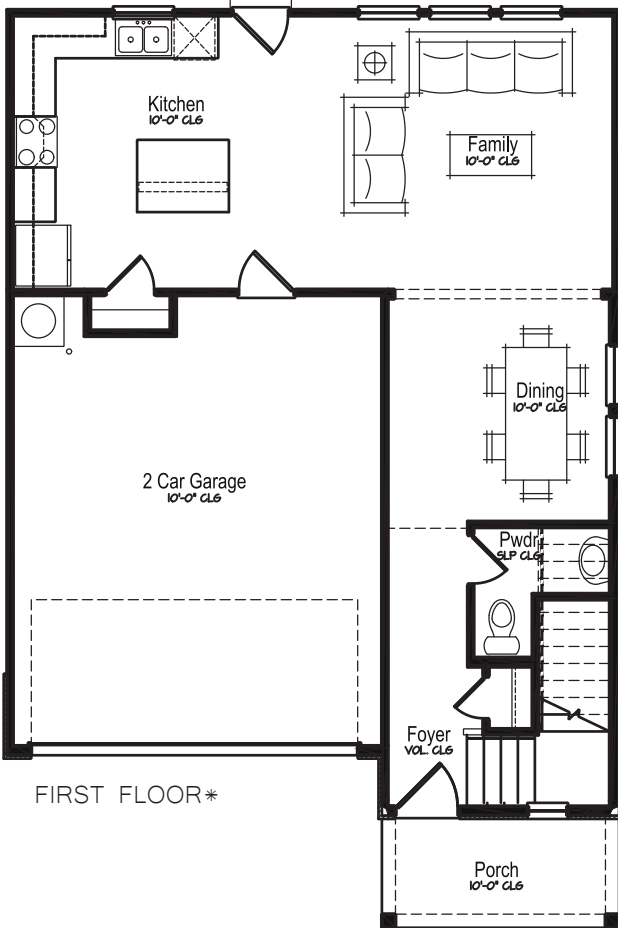

# Tribeca

## Collection

1690 sqft | 30'-0" Wide | 40'-0" Deep

MODERN FACADE

PRAIRIE FACADE

CONTEMPORARY FACADE

MODERN FARMHOUSE FACADE

\*First floor and second floor subject to change due to elevation design.