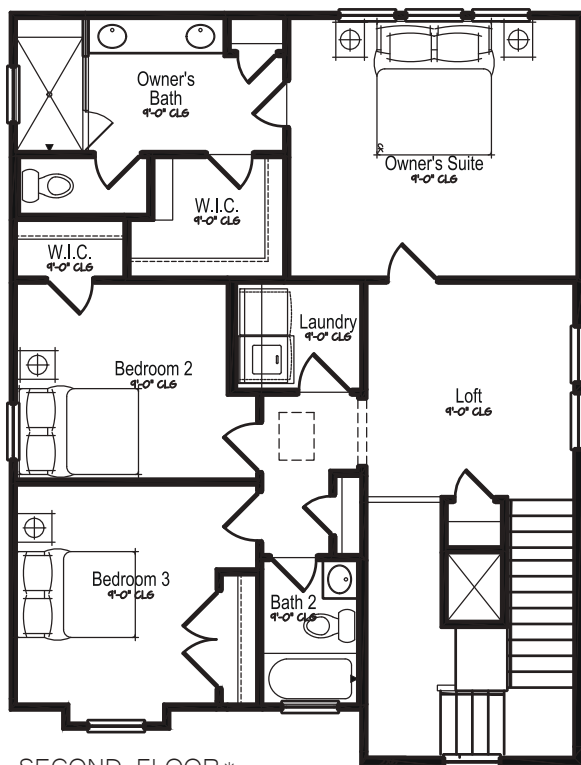

## Collection

1690 sqft | 30'-0" Wide | 40'-0" Deep

MODERN FACADE

PRAIRIE FACADE

CONTEMPORARY FACADE

MODERN FARMHOUSE FACADE

\*First floor and second floor subject to change due to elevation design.