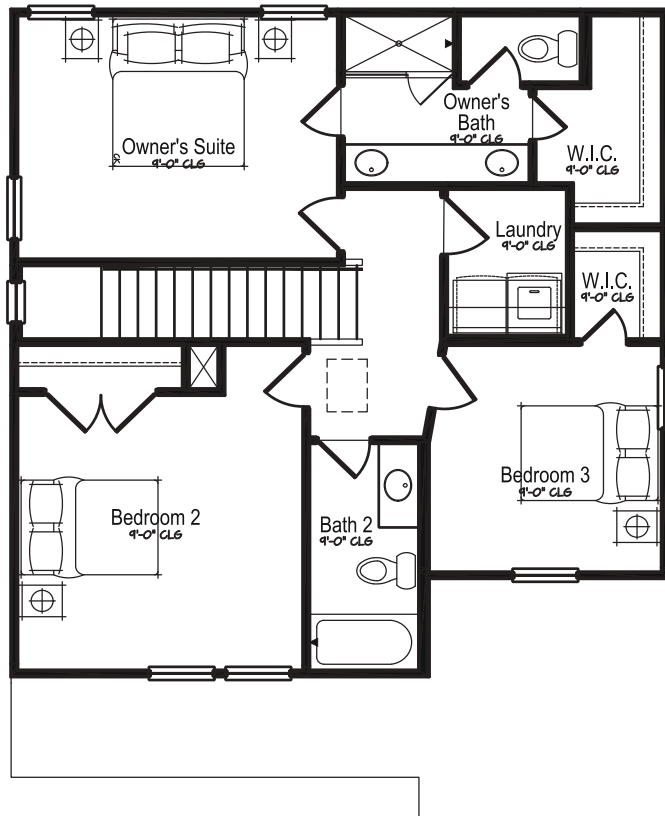

## Collection

1530 sqft | 30'-0" Wide | 38'-6" Deep

FIRST FLOOR\*

MODERN FACADE

PRAIRIE FACADE

CONTEMPORARY FACADE

SECOND FLOOR\*

MODERN FARMHOUSE FACADE

\*First floor and second floor subject to change due to elevation design.