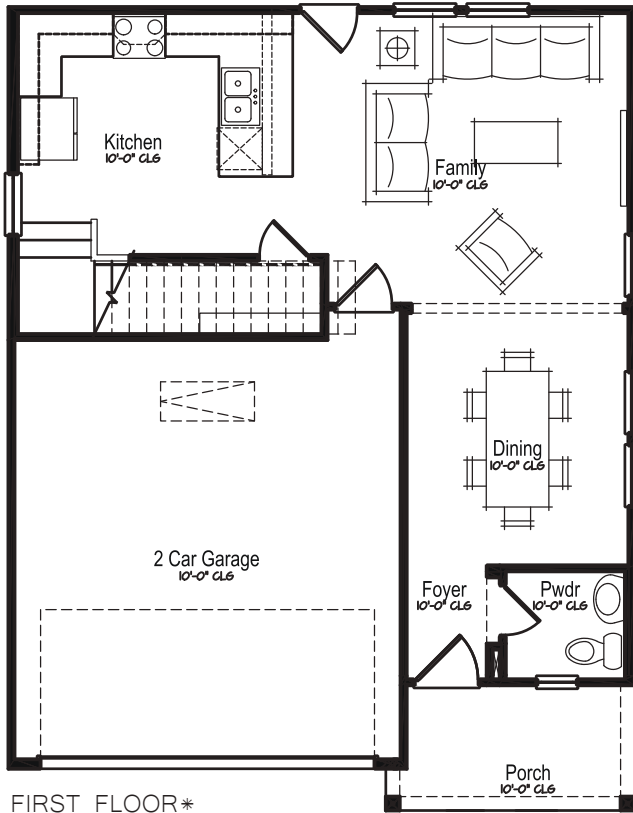

## Collection

1530 sqft | 30'-0" Wide | 38'-6" Deep

FIRST FLOOR\*

MODERN FACADE

PRAIRIE FACADE

CONTEMPORARY FACADE

SECOND FLOOR\*

MODERN FARMHOUSE FACADE

\*First floor and second floor subject to change due to elevation design.