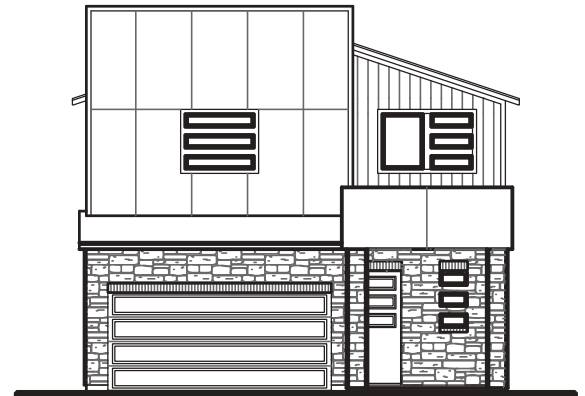

## Collection

1530 sqft | 30'-0" Wide | 38'-6" Deep

FIRST FLOOR\*

MODERN FACADE

PRAIRIE FACADE

CONTEMPORARY FACADE

SECOND FLOOR\*

MODERN FARMHOUSE FACADE

\*First floor and second floor subject to change due to elevation design.