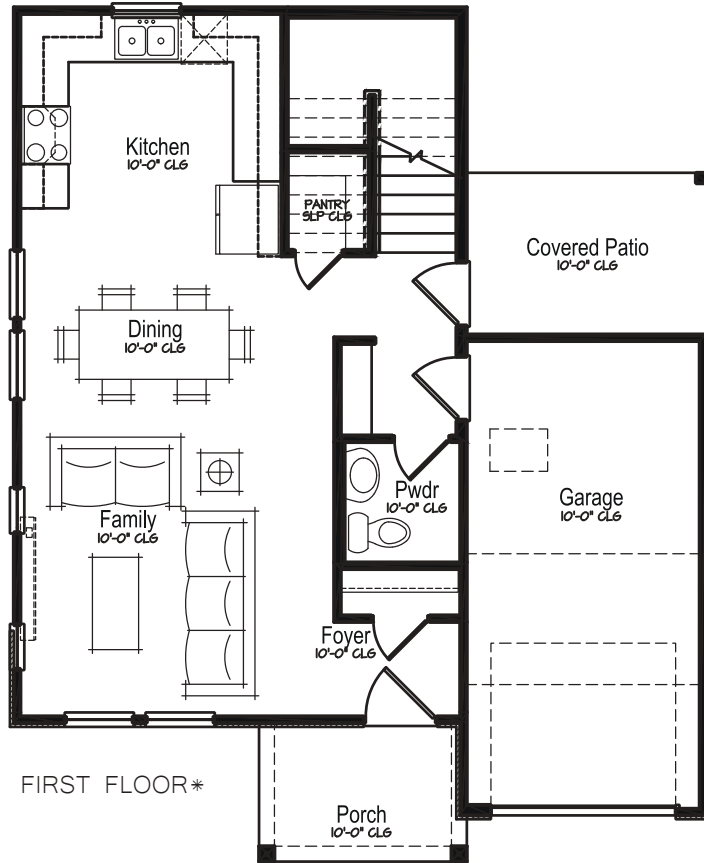

Soho Collection

1195 sqft | 30'-0" Wide | 35'-0" Deep
(1347 sqft w/bed 3)

MODERN FACADE

PRAIRIE FACADE

CONTEMPORARY FACADE

MODERN FARMHOUSE FACADE

*First floor and second floor subject to change due to elevation design.