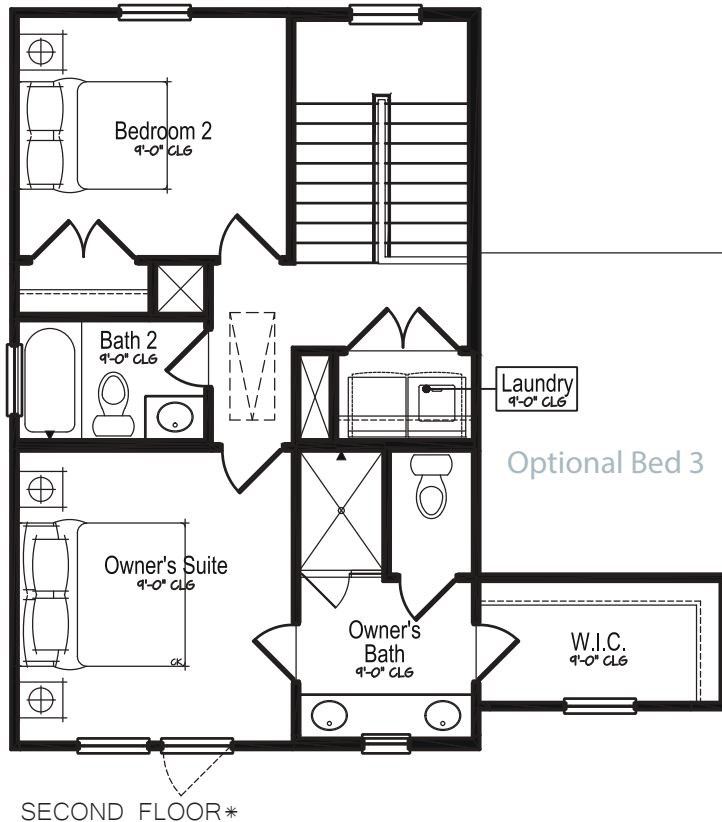

Soho Collection

1195 sqft | 30'-0" Wide | 35'-0" Deep
(1347 sqft w/bed 3)

MODERN FACADE

PRAIRIE FACADE

CONTEMPORARY FACADE

MODERN FARMHOUSE FACADE

*First floor and second floor subject to change due to elevation design.