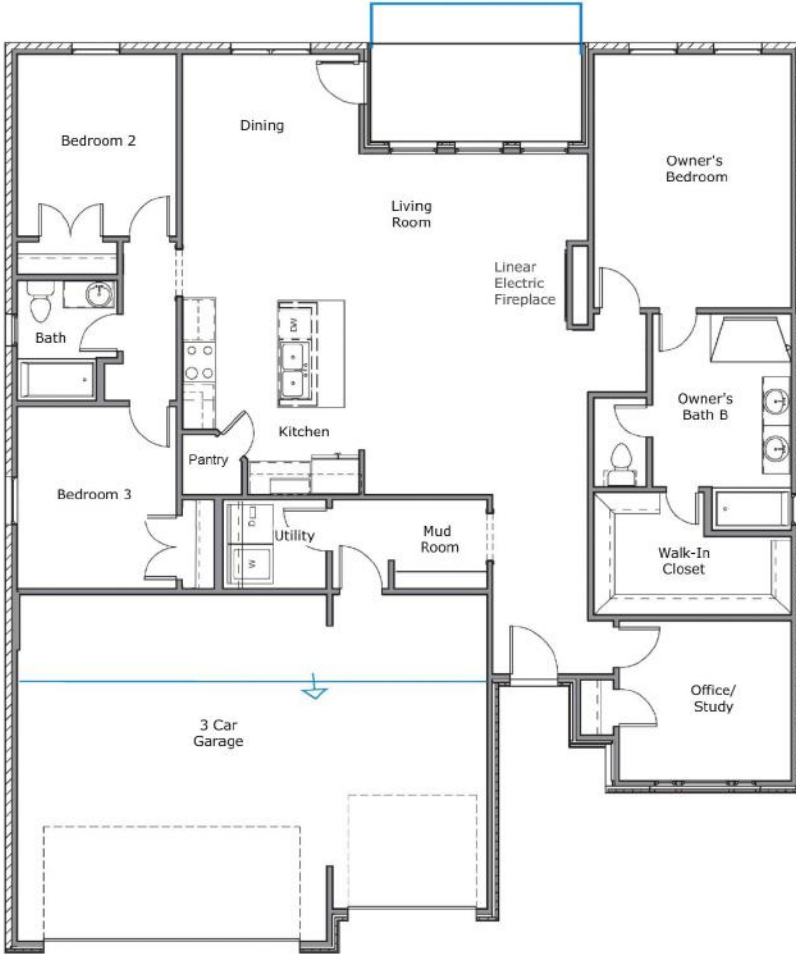

## Estes | 1837 Sq. Ft.

Main Level: 1837 Sq. Ft. | 49'-10" Wide | 56'-10" Deep

**CHARMING FEATURES:** **CUSTOMIZATION OPTIONS:**

- 3 Bedrooms/2 Baths
- 3 Car Garage
- Open Floor Plan
- Linear Electric Fireplace
- Mud Bench
- 2'-0" of Length to Garage
- 1/2 Car Garage or 3rd Car Garage
- Owner's Bathroom Layouts
- Wood Burning or Direct Vent Fireplace

TRANSITIONAL ELEVATION

CONTEMPORARY ELEVATION

CRAFTSMAN ELEVATION

MODERN ELEVATION

**Owner's Bath Layout Options**