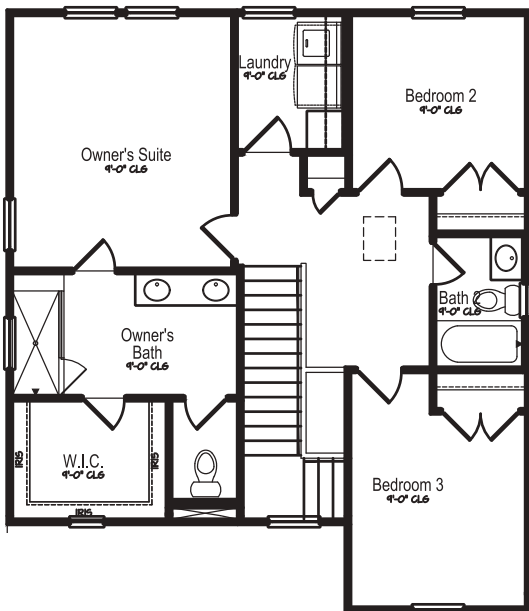

## Collection

1838 sqft | 30'-0" Wide | 50'-0" Deep

MODERN FACADE

PRAIRIE FACADE

CONTEMPORARY FACADE

MODERN FARMHOUSE FACADE

\*First floor and second floor subject to change due to elevation design.