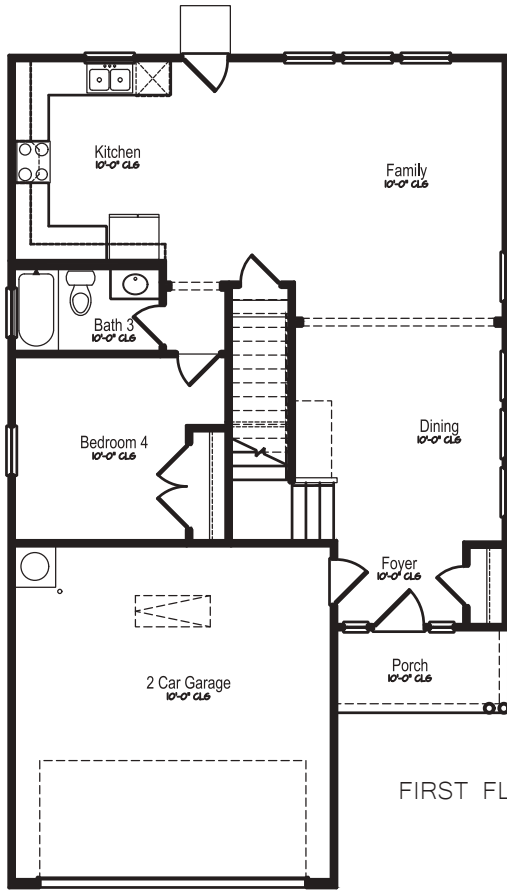

## Collection

1838 sqft | 30'-0" Wide | 50'-0" Deep

MODERN FACADE

PRAIRIE FACADE

CONTEMPORARY FACADE

MODERN FARMHOUSE FACADE

\*First floor and second floor subject to change due to elevation design.