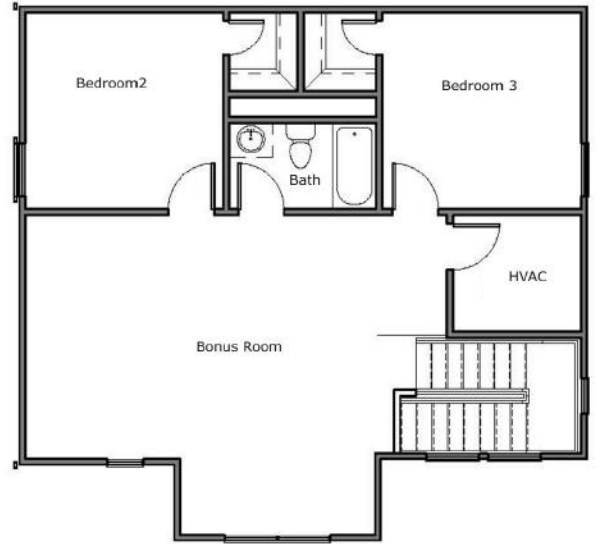

Cedaredge | 2264 Sq. Ft.

Main Level: 1410 Sq. Ft. Upper Level: 854 Sq. Ft. 40' Wide | 47' Deep

CHARMING FEATURES:

- 3 Bedroom/2.5 Bath
- 2 Car Garage
- Open Floor Plan
- Linear Electric Fireplace

CUSTOMIZATION OPTIONS:

- 3 1'-0" of Length to Garage
- 1/2 Car Garage or 3rd Car Garage
- Owner's Bathroom Layouts
- Wood Burning or Direct Vent Fireplace

MODERN ELEVATION

CRAFTSMAN ELEVATION

FARMHOUSE ELEVATION