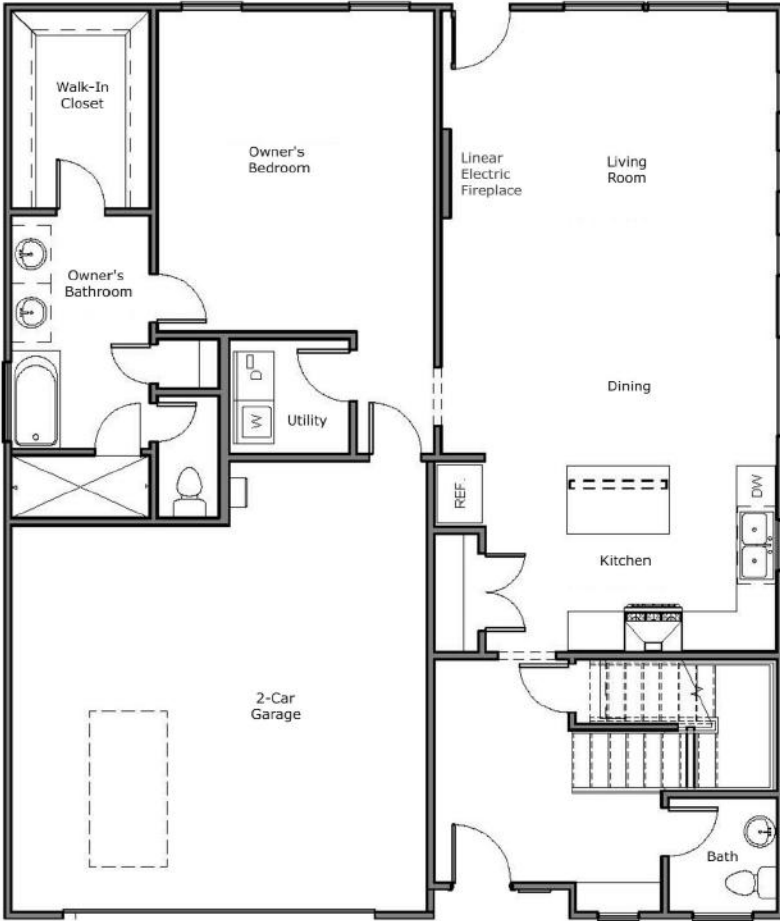

Cedaredge | 2264 Sq. Ft.

Main Level: 1410 Sq. Ft. Upper Level: 854 Sq. Ft. 40' Wide | 47' Deep

CHARMING FEATURES:

- 3 Bedroom/2.5 Bath
- 2 Car Garage
- Open Floor Plan
- Linear Electric Fireplace

CUSTOMIZATION OPTIONS:

- 3 1'-0" of Length to Garage
- 1/2 Car Garage or 3rd Car Garage
- Owner's Bathroom Layouts
- Wood Burning or Direct Vent Fireplace

MODERN ELEVATION

CRAFTSMAN ELEVATION

FARMHOUSE ELEVATION